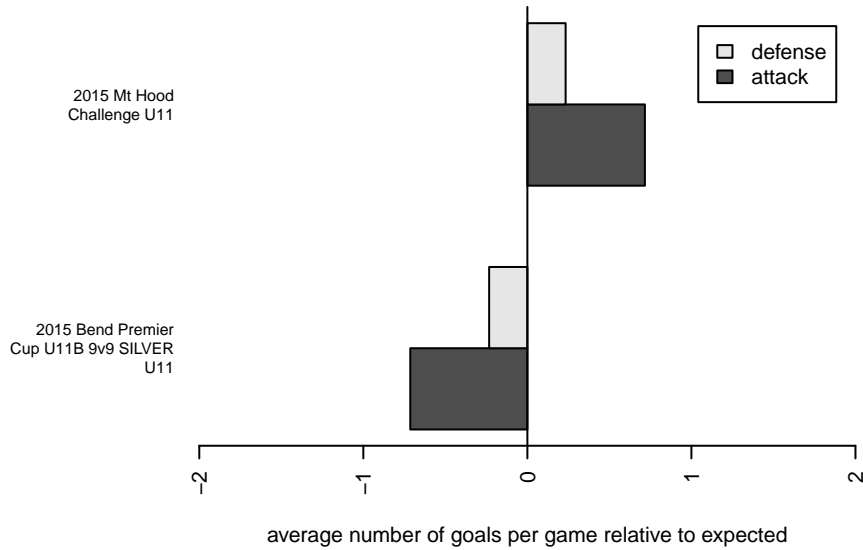

Pacific FC Blue B04

Pacific FC
Battle Ground, WA
B04 total strength=331
attack=0.32 defense=0.12

alt names used:
PACIFIC FC BOYS BLUE-04 (WA)
Pacific FC B04 Blue

Venues played:
2015 Bend Premier Cup U11B 9v9 SILVER U11
2015 Mt Hood Challenge U11

**attack and defense variance (black dot)
relative to other teams
and top 10 in region**

**attack and defense rating
relative to others at age
and all opponents in last 13 months**

**attack and defense rating
relative to others at age
and all opponents in last 13 months**

Performance relative to 13 month average

Performance relative to 13 month average

Distribution of opponents
 Red = Lose zone, Blue = Win zone, Green = Even
 Black line separates win/lose zones

lot. A=Neither has attack advantage, B=Opponent has both attack and defense advantage, C=Opponent has both attack and defense disadvantage, D=Both have