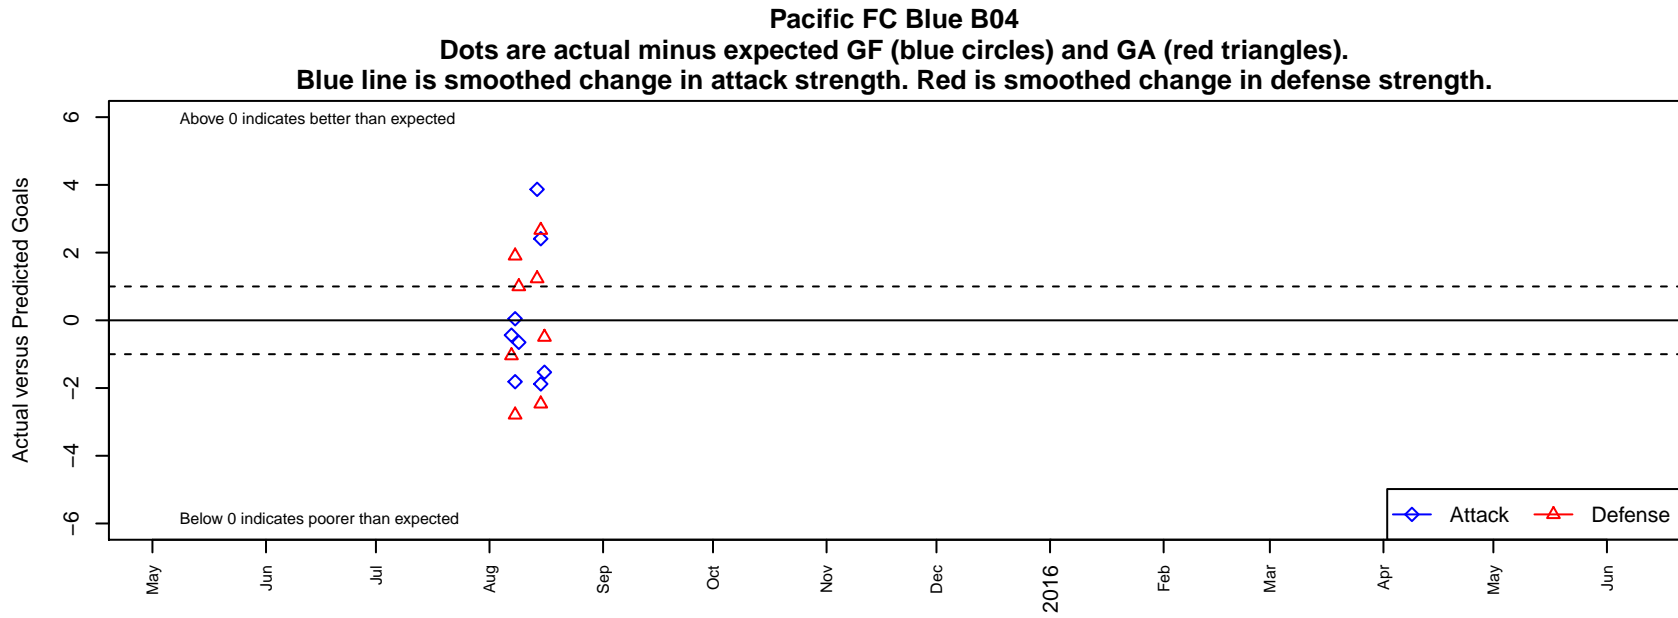

Pacific FC Blue B04

Pacific FC
Battle Ground, WA
B04 total strength=331
attack=0.32 defense=0.12

alt names used:
PACIFIC FC BOYS BLUE-04 (WA)
Pacific FC B04 Blue

Venues played:
2015 Bend Premier Cup U11B 9v9 SILVER U11
2015 Mt Hood Challenge U11

**attack and defense variance (black dot)
relative to other teams
and top 10 in region**

**attack and defense rating
relative to others at age
and all opponents in last 13 months**

**attack and defense rating
relative to others at age
and all opponents in last 13 months**

Performance relative to 13 month average

Performance relative to 13 month average

Distribution of opponents
 Red = Lose zone, Blue = Win zone, Green = Even
 Black line separates win/lose zones

lot. A=Neither has attack advantage, B=Opponent has both attack and defense advantage, C=Opponent has both attack and defense disadvantage, D=Both have